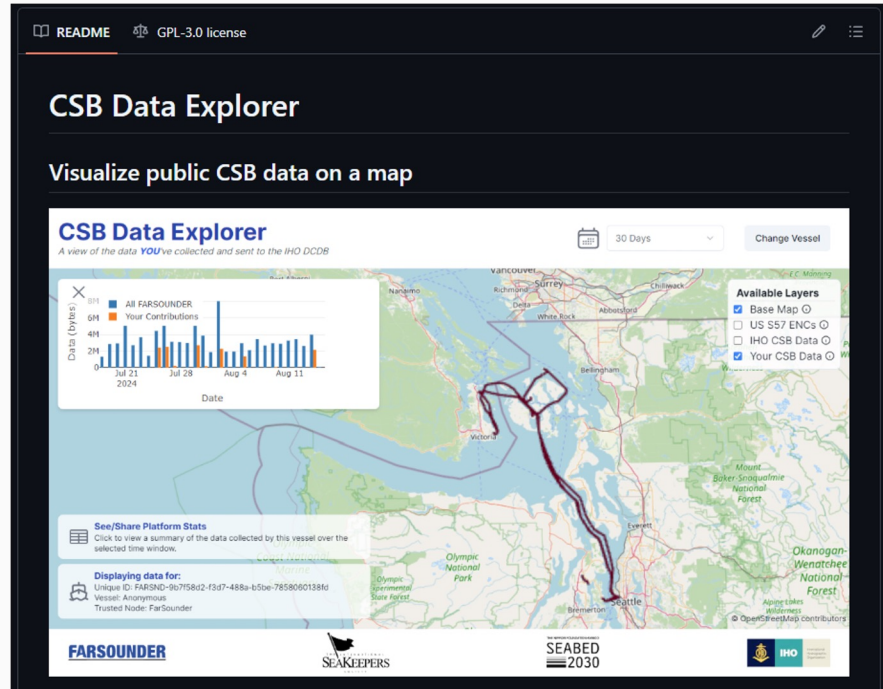

Extending functionality

- Opensource: <https://github.com/farsounder/CSBDataExplorer>

mycsb.farsounder.com