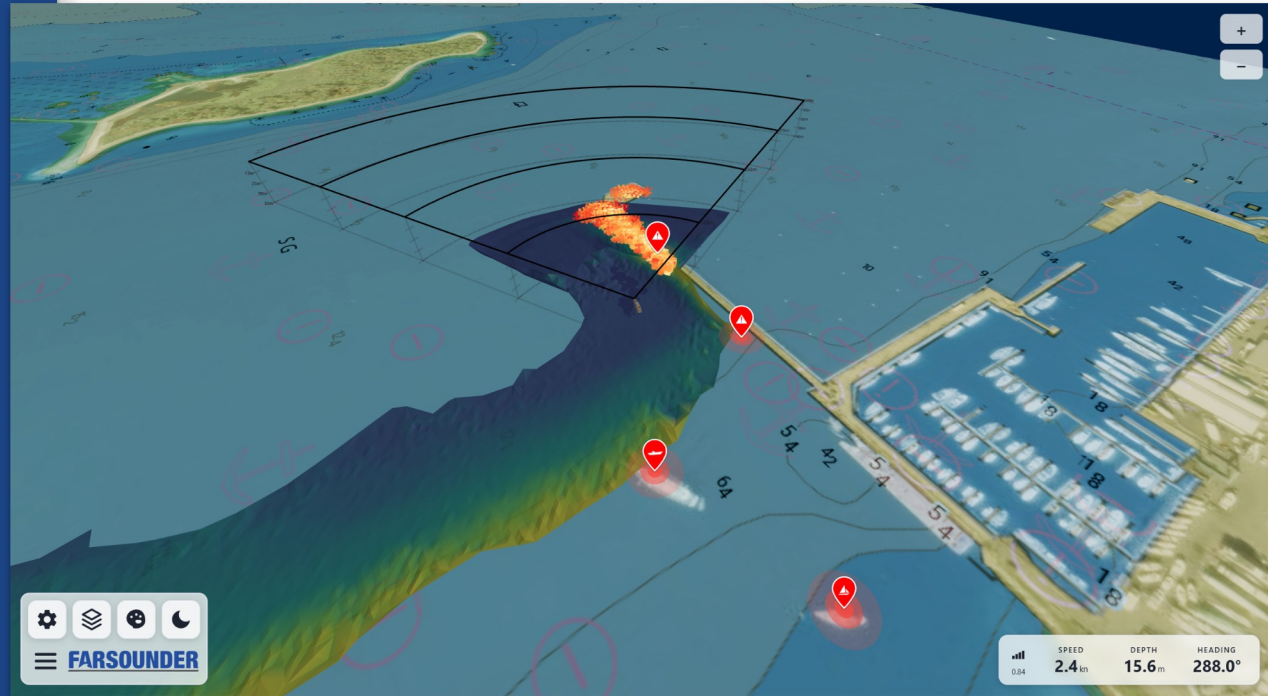

Background

- Motivating 3D Forward Looking Sonar customers

mycsb.farsounder.com