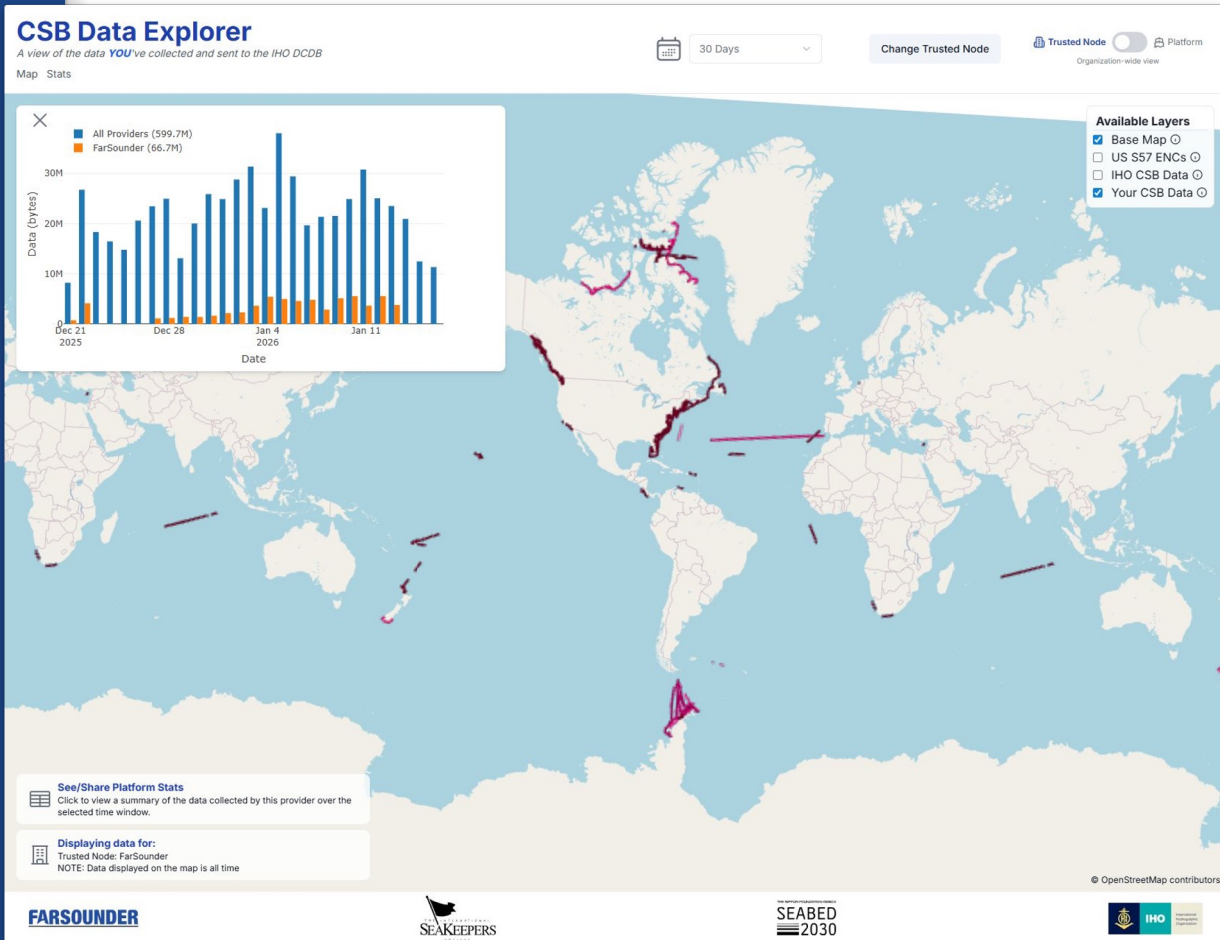

Purpose

- Contributor friendly
- Social media optimized
- Easy to follow stats
- Peer pressure incentives

mycsb.farsounder.com

FARSOUNDER